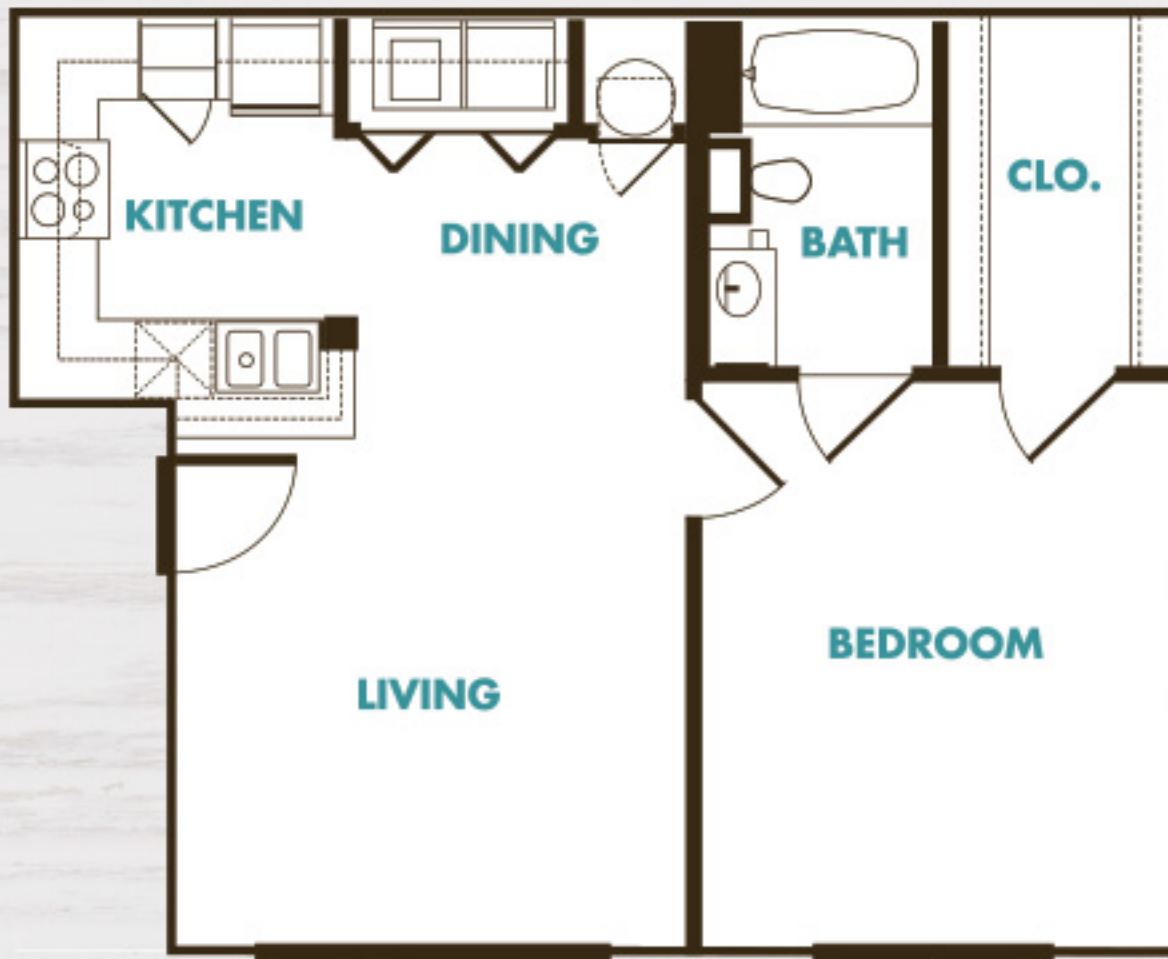

WATERS at Elm Creek

apartments

A1	1 BED	<i>Amenities:</i>	<i>Rent:</i>
	1 BATH		<i>Deposit:</i>
	674 SQ FT		<i>Fees:</i>

AH
Floor plans are artist's rendering. All dimensions are approximate. Actual product and specifications may vary in dimension or detail. Not all features are available in every apartment. Prices and availability are subject to change. Please see a representative for details.